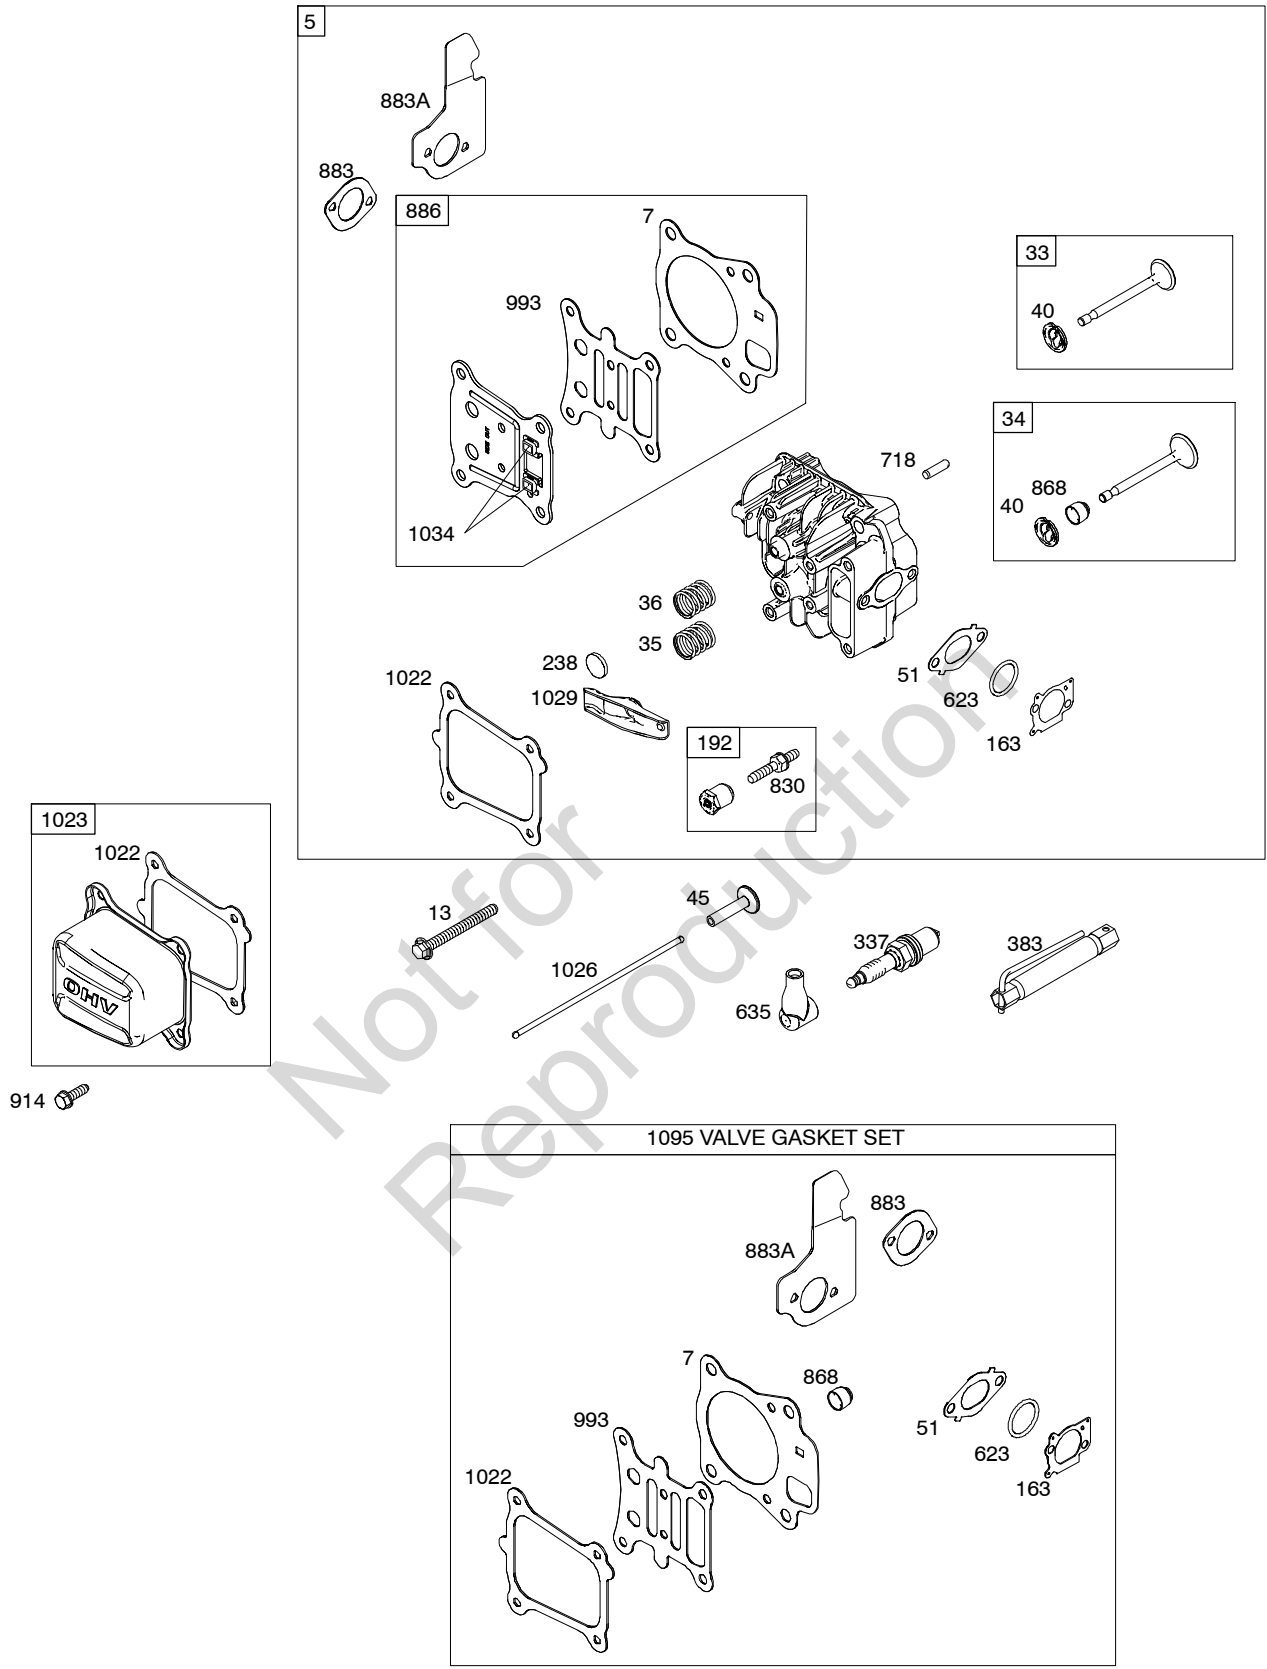

Illustrated Parts List

Model Series

12S900

TYPE NUMBERS
0100 through 2732.

TABLE OF CONTENTS

Air Cleaner	8
Alternator	11
Blower Housing	5
Camshaft	2
Carburetor	9
Carburetor Overhaul Kit	9
Controls	10
Covers/Guards	5
Crankshaft	2
Cylinder	2
Cylinder Head	3
Electric Starter	11
Exhaust System	7
Flywheel	5
Fuel Supply	6
Gasket Set - Engine	4
Gasket Set - Valve	3
Governor Spring	10
Ignition	11
Lubrication	6
Operator's Manual	2
Piston/Rings/Connecting Rod	2
Rewind Starter	5
Sump	4
Thermostat	10
Valves	3
Warning Label	2

1319 WARNING LABEL

REQUIRED when replacing parts with warning labels affixed.

1036 EMISSIONS LABEL

1058 OPERATOR'S MANUAL

1330 REPAIR MANUAL

Illustrations cover a range of engines. Parts shown without text may not be used on your specific engine.

Illustrations cover a range of engines. Parts shown without text may not be used on your specific engine.

12S900

718 

718 

358 ENGINE GASKET SET

Illustrations cover a range of engines. Parts shown without text may not be used on your specific engine.